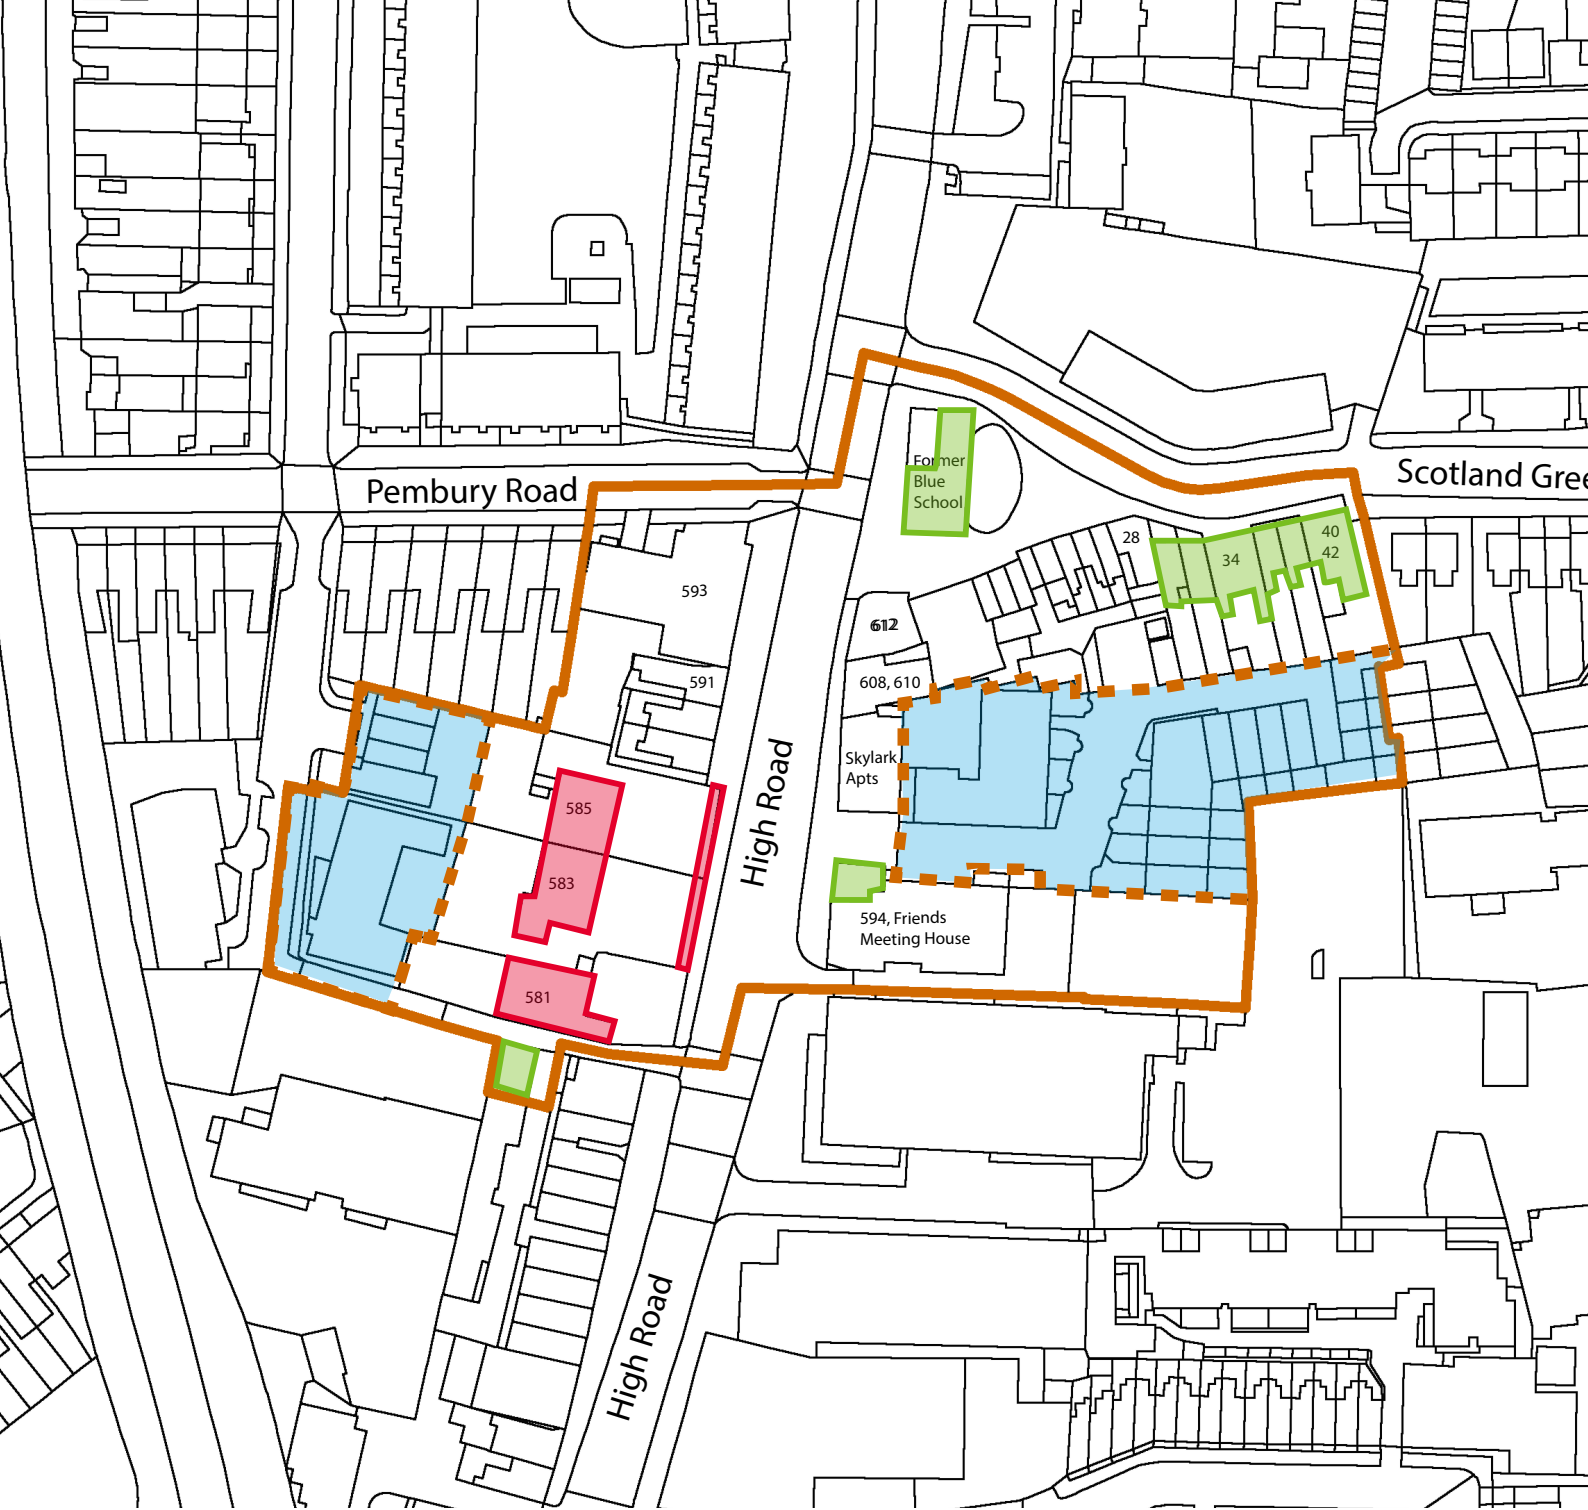

Map 1. North Tottenham, Proposed Boundary Alterations

- Proposed area to be excluded from the conservation area
 - Existing Conservation Area Boundary
- Statutory Listed Building
 - Locally Listed Building

Map 3. Scotland Green, Proposed Boundary Alterations

- Proposed area to be excluded from the conservation area
 - Existing Conservation Area Boundary
- Statutory Listed Building
 - Locally Listed Building

Map 4. Bruce Grove, Proposed Boundary Alterations

- | | |
|--|---|
| Proposed area to be included in the conservation area | Statutory Listed Building |
| Proposed area to be excluded from the conservation area | Locally Listed Building |
| Existing Conservation Area Boundary | |

Map 7. South Tottenham, Proposed Boundary Alterations

- Proposed area to be included in Seven Sisters conservation area
 - Proposed area to be excluded from the conservation area
 - Existing Conservation Area Boundary
- Statutory Listed building
 - Locally Listed building