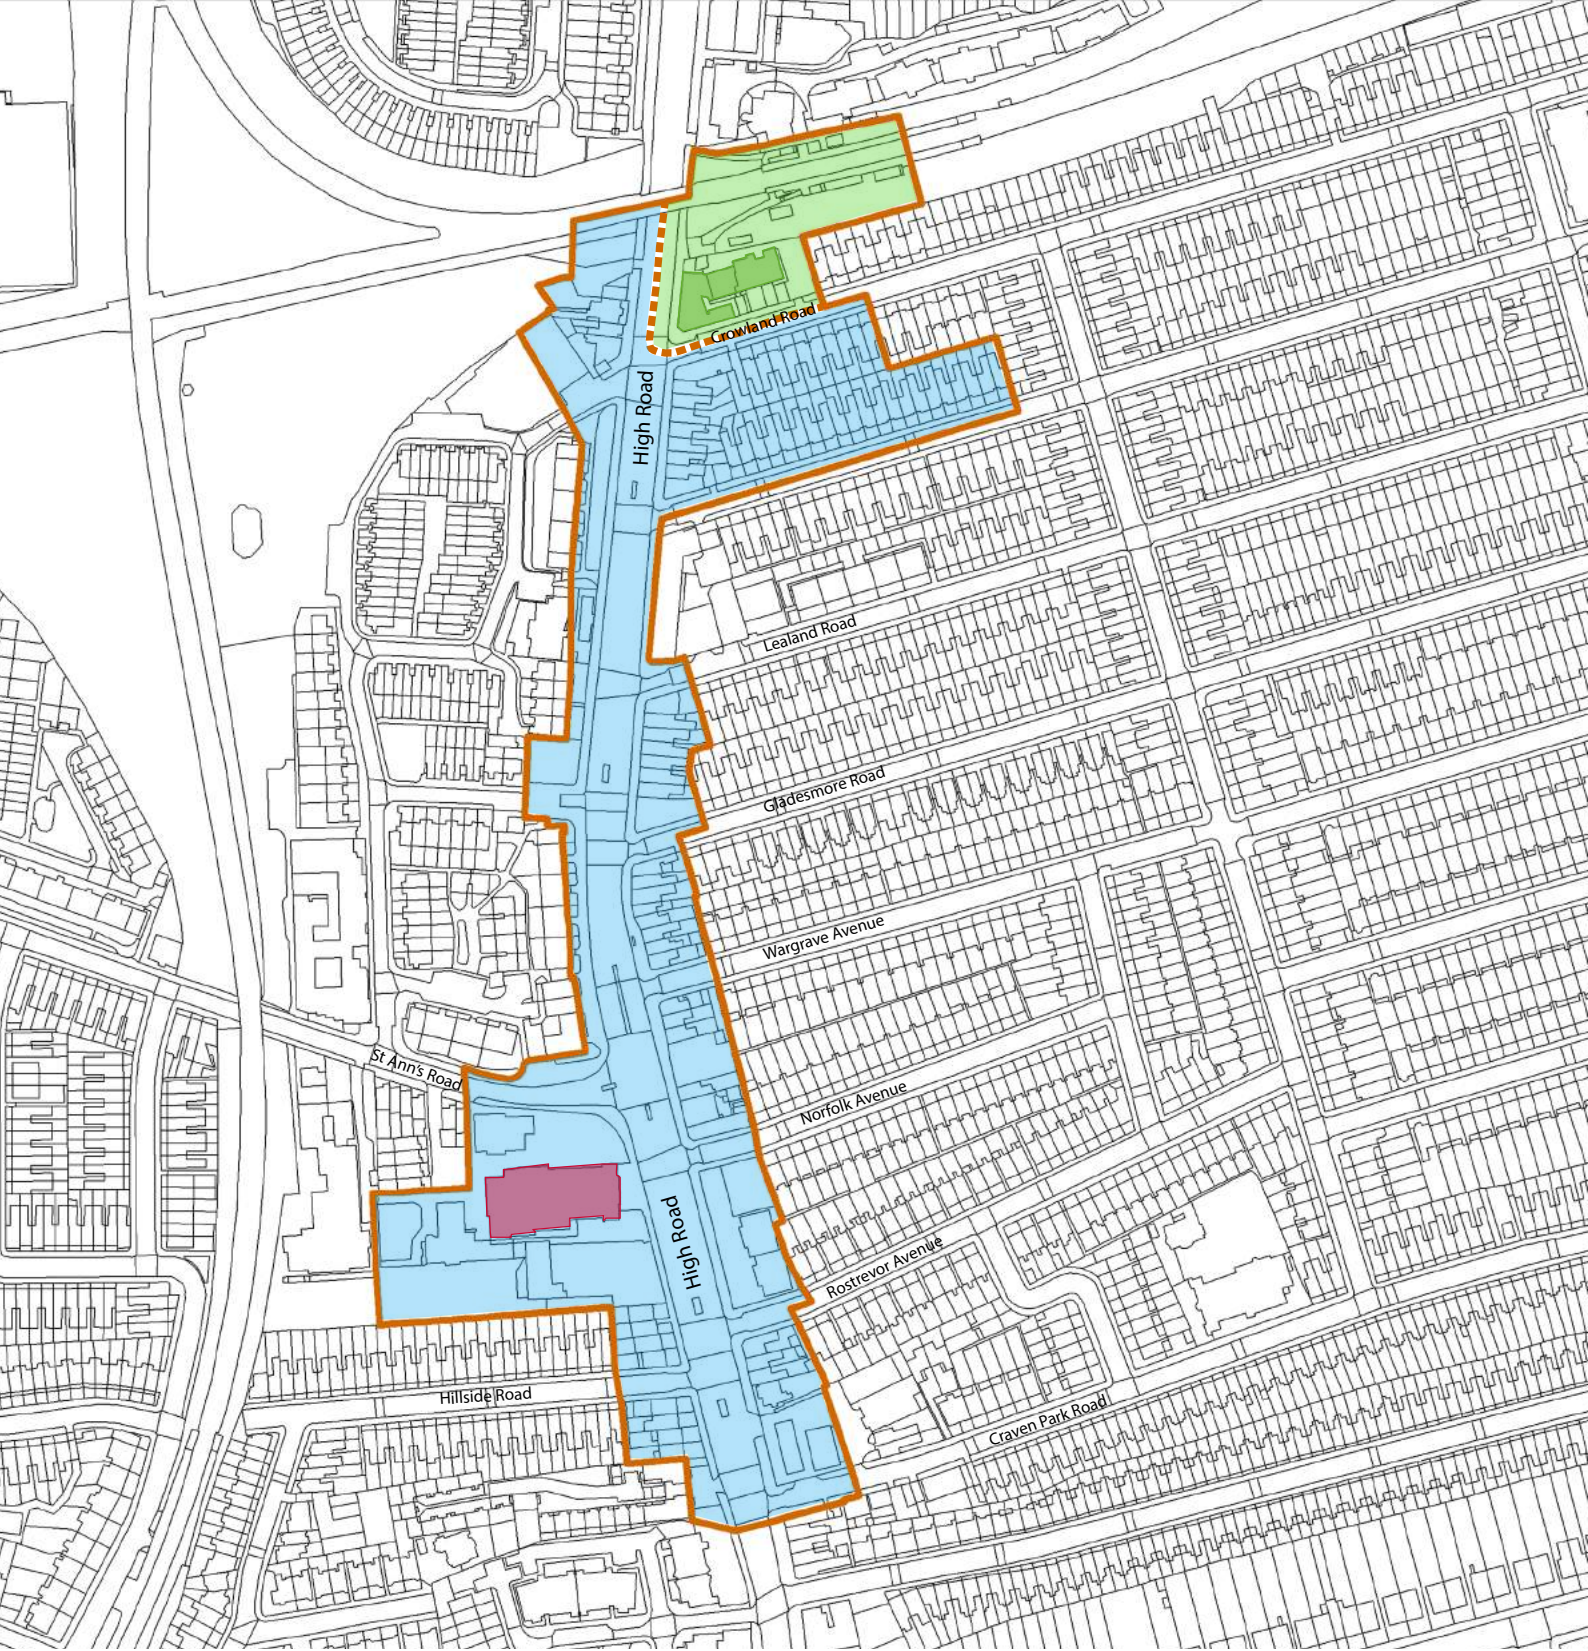

Map 1. North Tottenham, Proposed Boundary Alterations

- Proposed area to be excluded from the conservation area
 - Existing Conservation Area Boundary
- Statutory Listed Building
 - Locally Listed Building

Map 3. Scotland Green, Proposed Boundary Alterations

- Proposed area to be excluded from the conservation area
 - Existing Conservation Area Boundary
- Statutory Listed Building
 - Locally Listed Building

Map 4. Bruce Grove, Proposed Boundary Alterations

- | | |
|--|---|
| Proposed area to be included in the conservation area | Statutory Listed Building |
| Proposed area to be excluded from the conservation area | Locally Listed Building |
| Existing Conservation Area Boundary | |

Map 7. South Tottenham, Proposed Boundary Alterations

- Proposed area to be included in Seven Sisters conservation area
 - Proposed area to be excluded from the conservation area
 - Existing Conservation Area Boundary
- Statutory Listed building
 - Locally Listed building