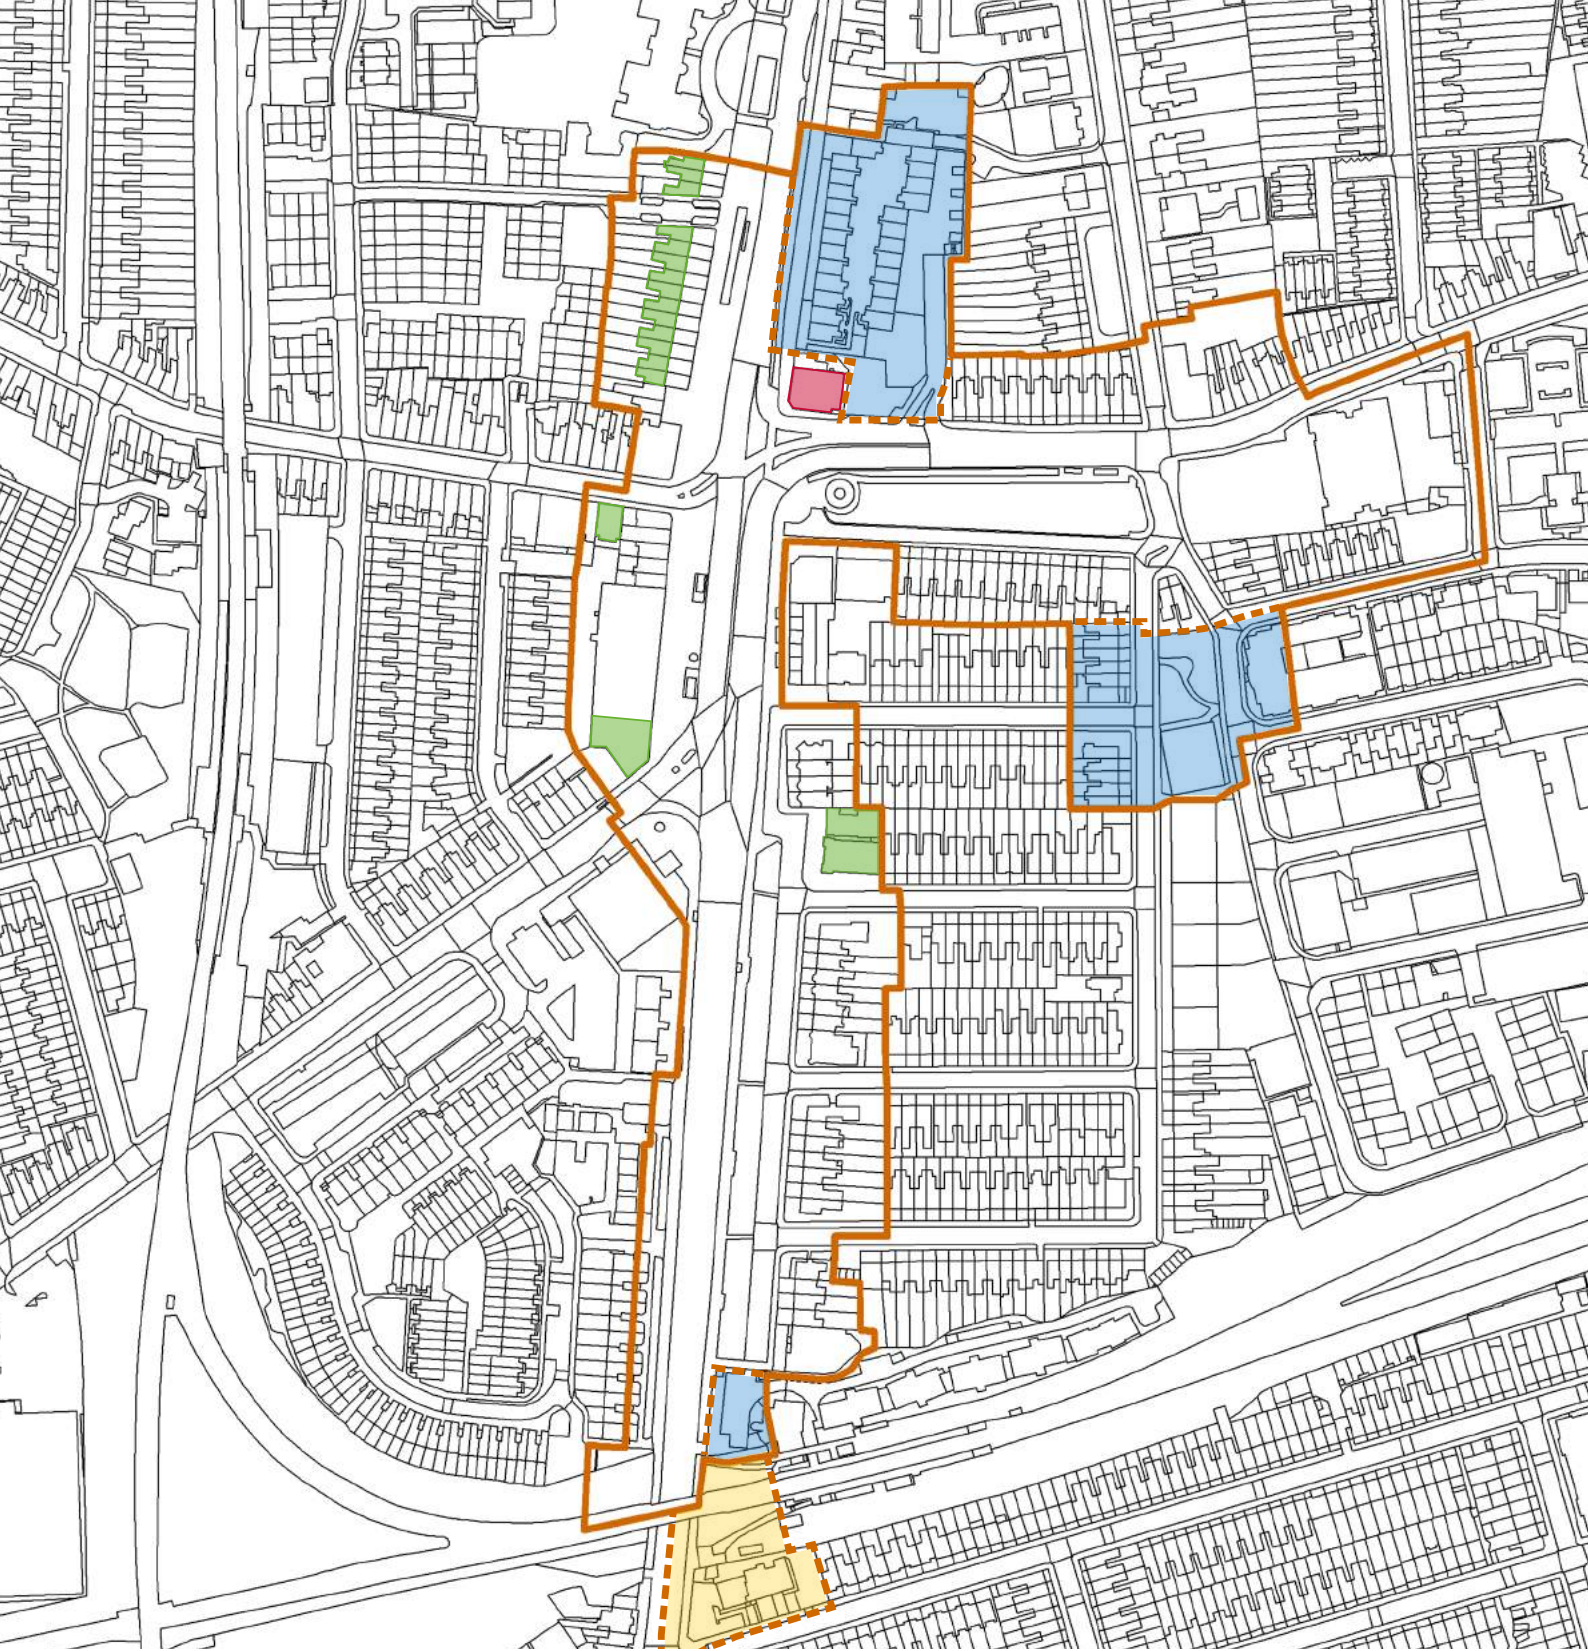

Map 1. North Tottenham, Proposed Boundary Alterations

- Proposed area to be excluded from the conservation area
 - Existing Conservation Area Boundary
- Statutory Listed Building
 - Locally Listed Building

Map 3. Scotland Green, Proposed Boundary Alterations

- Proposed area to be excluded from the conservation area
 - Existing Conservation Area Boundary
- Statutory Listed Building
 - Locally Listed Building

Map 4. Bruce Grove, Proposed Boundary Alterations

- | | |
|--|---|
| Proposed area to be included in the conservation area | Statutory Listed Building |
| Proposed area to be excluded from the conservation area | Locally Listed Building |
| Existing Conservation Area Boundary | |

Map 7. South Tottenham, Proposed Boundary Alterations

- Proposed area to be included in Seven Sisters conservation area
 - Proposed area to be excluded from the conservation area
 - Existing Conservation Area Boundary
- Statutory Listed building
 - Locally Listed building